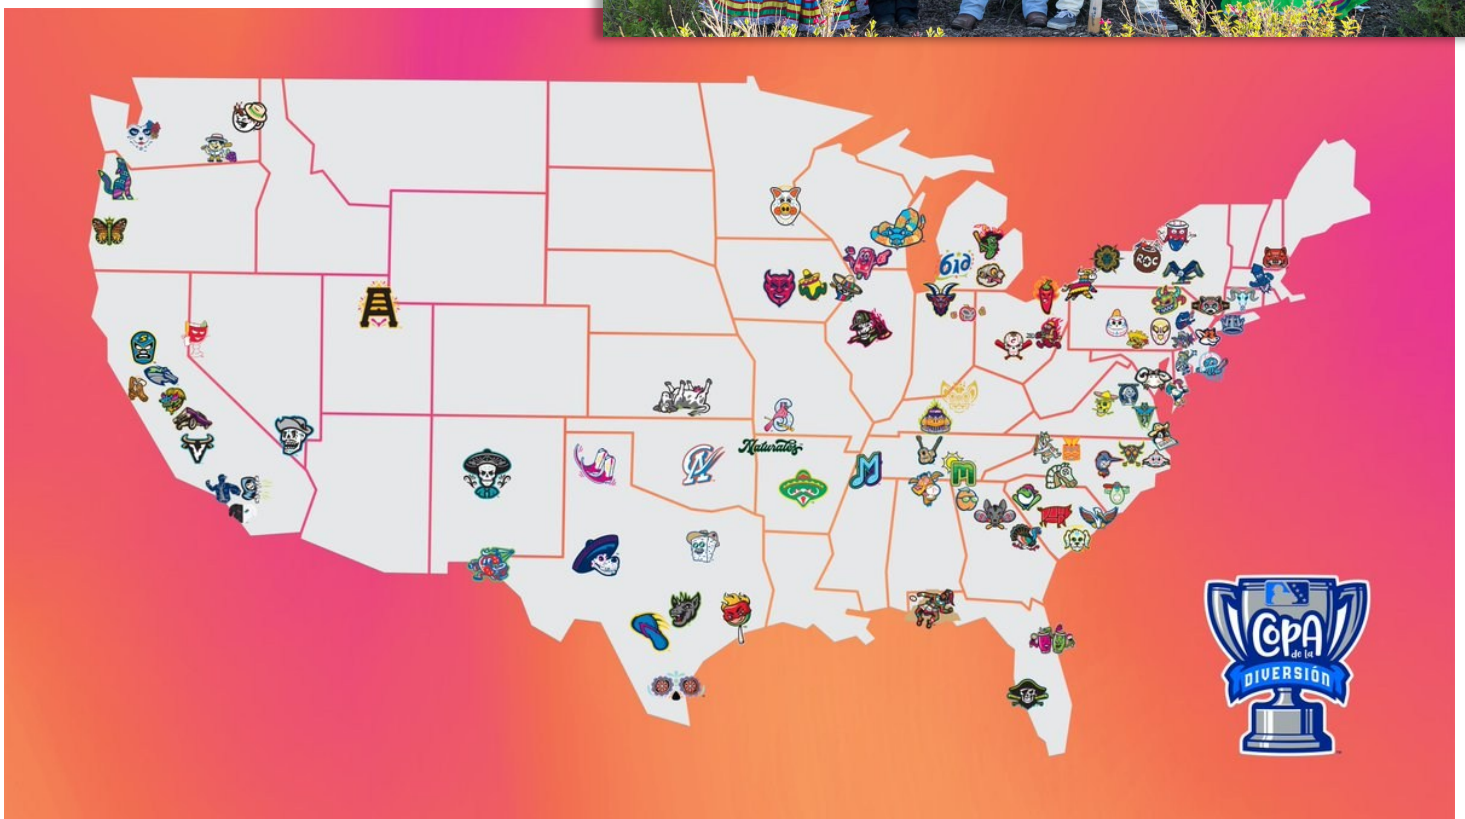

OUR TEAM NAMES ARE A LITTLE DIFFERENT...

Hello everyone! My name is Jennifer, and I'm the City of Woodlake's youth sports coordinator. I am the former GM of the Visalia Rawhide baseball team. I worked in Minor League Baseball for 13 seasons before retiring to be more involved in my kiddos' lives.

However, during my time with the Rawhide I got to be a part of a very special program that is dear to my heart. Minor League Baseball calls it their 'Copa de la Diversión' program....but I like to refer to it as MiLB team Latin Alter-Egos. Several years ago, I got to set the template for this program in Visalia by re-branding our team to Los Toros de Visalia for a series of games with fun, colorful, Latin American influence to reflect both our local culture, and many of the players on the team. The launch of this program was made in—where else—Woodlake! At that time, Visalia was one of only 4 teams that were specially selected to pilot this program for MiLB. Today, this program involves over 80 teams across the country!

Take a look at all of the fun logos & names here!: www.milb.com/fans/copa