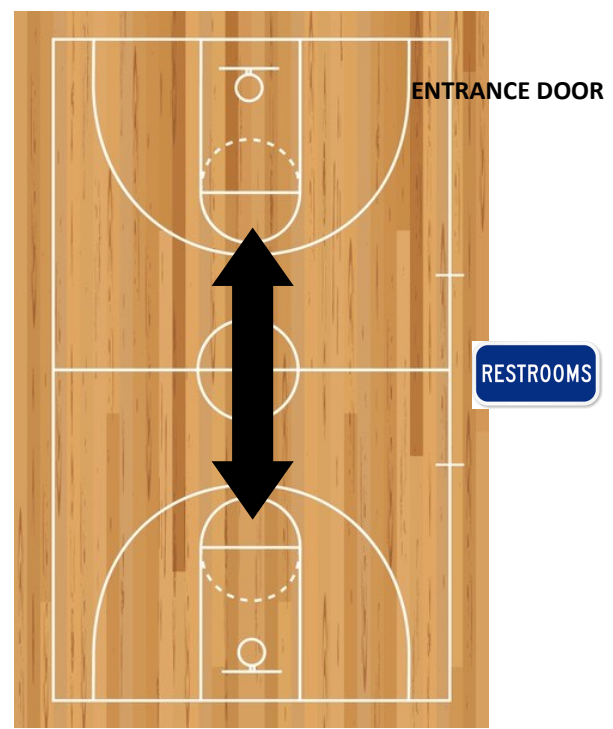

2025 YOUTH BASKETBALL 9U GIRLS SCHEDULE

WNBA Team Names | 4 Quarters of 8 mins + 2 min breaks | Ball Size 27.5" | Rim Height 7.5 ft.

TEAM 1

Coach Alex

TEAM 2

Coach Fidel

TEAM 3

Coach Al

TEAM 4

Coach Kris

Sat, Jan 25	
9:00am	Team 2 vs Team 1
10:00am	Team 3 vs Team 4
Picture Day	

Sat, Feb 1	
9:00am	1 vs 3
10:00am	4 vs 2

Sat, Feb 8	
9:00am	2 vs 3
10:00am	4 vs 1

Sat, Feb 15	
9:00am	4 vs 3
10:00am	1 vs 2

Sat, Feb 22	
9:00am	3 vs 1
10:00am	2 vs 4

Sat, March 1	
9:00am	1 vs 4
10:00am	3 vs 2

Sat, March 8	
9:00am	3 vs 4
10:00am	2 vs 1

Sat, March 15	
9:00am	4 vs 2
10:00am	1 vs 3

Sat, March 22	
9:00am	4 vs 1
10:00am	2 vs 3

GAME LOCATION:

Woodlake Community Center - 145 N. Magnolia St.
Chair seating will be available for spectators on the West side of the gym.
Bring a water bottle for your player!

PRACTICE SCHEDULES:

Practice time slots for each team are held, so even if your coach cannot make a practice, the team can still get together & shoot around.

9U GIRLS DIVISION			
TEAM	PRACTICE DAY & TIME	PRACTICE LOCATION	PRACTICE COURT
Atlanta Dream	Sundays	Community Center	Set up by Coach
Seattle Storm	Tuesdays @ 6:30pm	Community Center	South Half
Indiana Fever	Tuesdays @ 7:00pm	Community Center	North Half
Chicago Sky	Tuesdays @ 7:00pm	Community Center	South Half