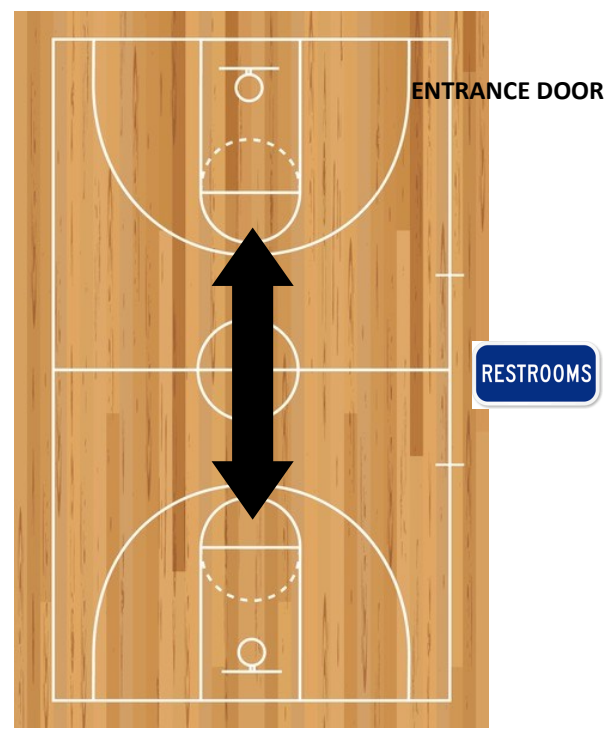

PRACTICE SCHEDULES:

Practice time slots for each team are held, so even if your coach cannot make a practice, the team can still get together & shoot around.

9U BOYS DIVISION			
TEAM	PRACTICE DAY & TIME	PRACTICE LOCATION	PRACTICE COURT
Milwaukee Bucks	Tuesdays @ 7:30pm	Community Center	North Half
Portland Trail Blazers	Tuesdays @ 7:30pm	Community Center	South Half
Indiana Pacers	Tuesdays @ 8:00pm	Community Center	North Half
Memphis Grizzlies	Tuesdays @ 8:00pm	Community Center	South Half