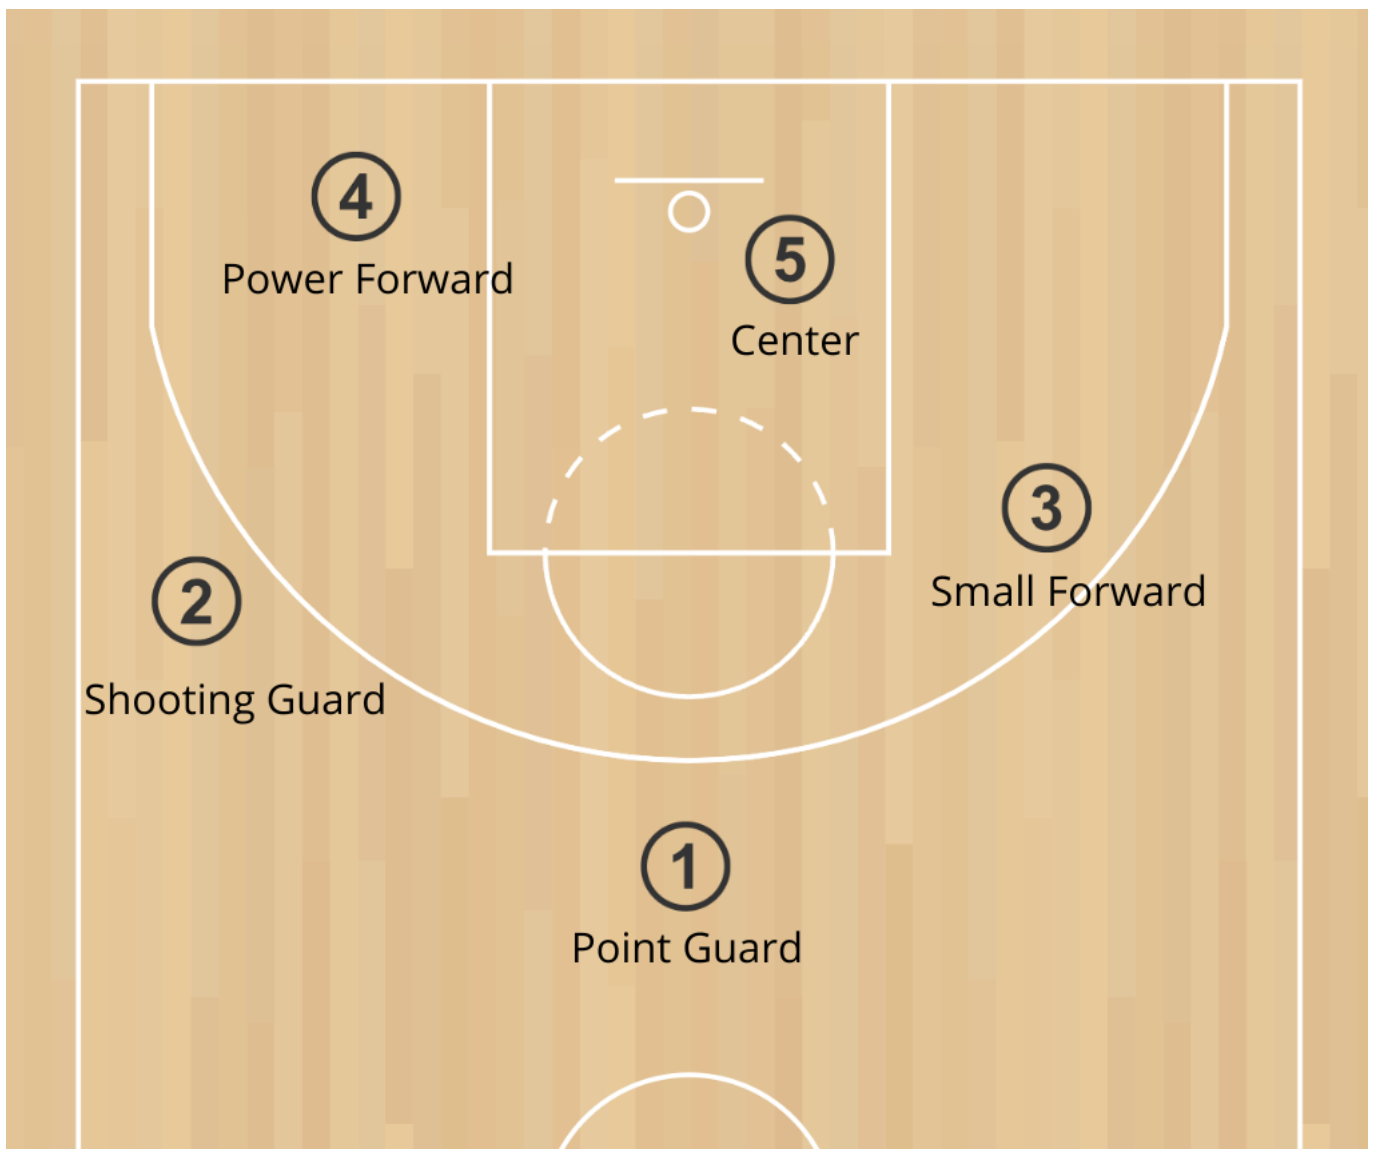

DATE

PLAYER NAME:

PRACTICE TEMPLATE & RESOURCES

GENERAL PRACTICE OVERVIEW:

- Run lap(s)
- Stretches
- 2-3 Drills
- Line Sprints (conditioning)
- Cool-down / educating

LINKS TO PRACTICE DRILLS/RESOURCES:

- MOJO Sports (by NBA): <https://www.youtube.com/watch?v=IkK3MGvYygY>
- Jr. NBA: <https://jr.nba.com/basketball-practice-plans/starter/>
- Basketball for Coaches.com: <https://www.basketballforcoaches.com/basketball-practice-plan/>