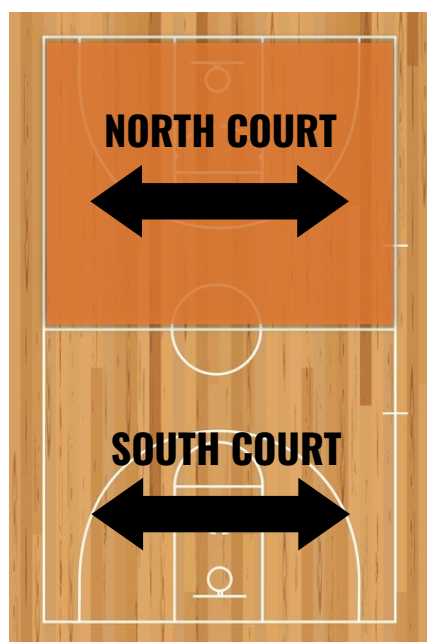

CROSS COURT

Your team will be playing across 1/2 of the court for your games.