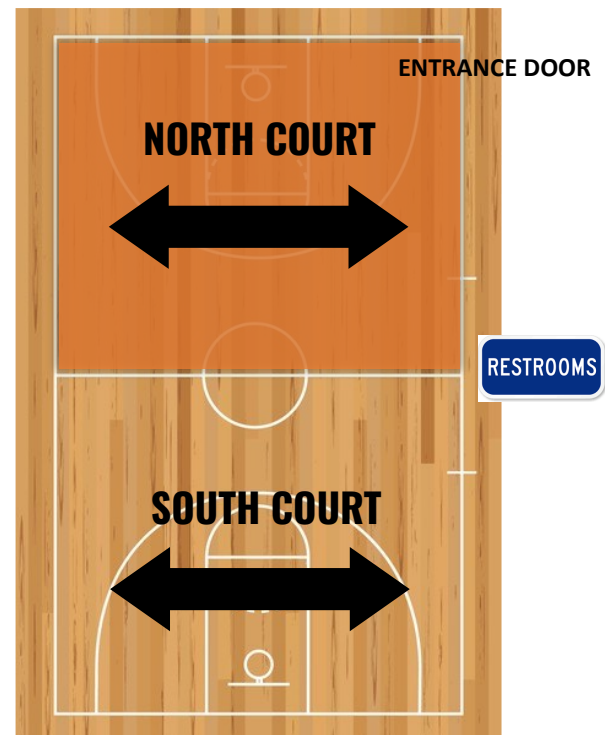

PRACTICE SCHEDULES:

Practice time slots for each team are held, so even if your coach cannot make a practice, the team can still get together & shoot around.

6U COED DIVISION			
TEAM	PRACTICE DAY & TIME	PRACTICE LOCATION	PRACTICE COURT
South Bay Lakers	Mondays @ 6:00pm	Community Center	NW Quarter
Stockton Kings	Mondays @ 6:00pm	Community Center	SW Quarter
Mexico City Capitanes	Mondays @ 6:00pm	Community Center	SE Quarter
San Diego Clippers	Tuesdays @ 6:30pm	Community Center	NE Quarter
Rip City Remix	Tuesdays @ 6:00pm	Community Center	SW Quarter
Memphis Hustle	Tuesdays @ 6:30pm	Community Center	NW Quarter