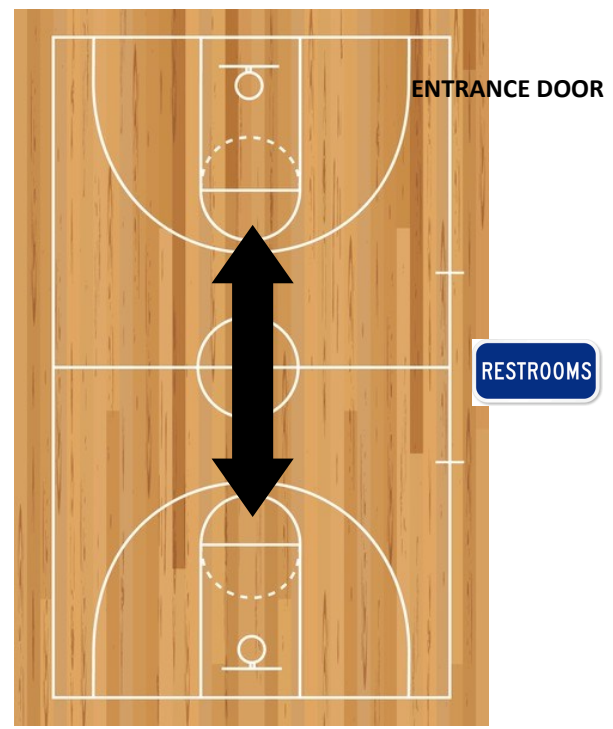

2025 YOUTH BASKETBALL 11U GIRLS SCHEDULE

WNBA Team Names | 4 Quarters of 9 mins + 2 min breaks | Ball Size 27.5" | Rim Height 8 ft.

TEAM 1

TEAM 2

TEAM 3

TEAM 4

Sat, Jan 25

1:00pm	Team 2 vs Team 1
2:00pm	Team 3 vs Team 4

Picture Day

Sat, Feb 1

1:00pm	1 vs 3
2:00pm	4 vs 2

Sat, Feb 8

1:00pm	2 vs 3
2:00pm	4 vs 1

Sat, Feb 15

1:00pm	4 vs 3
2:00pm	1 vs 2

Sat, Feb 22

1:00pm	3 vs 1
2:00pm	2 vs 4

Sat, March 1

1:00pm	1 vs 4
2:00pm	3 vs 2

Sat, March 8

1:00pm	3 vs 4
2:00pm	2 vs 1

Sat, March 15

1:00pm	4 vs 2
2:00pm	1 vs 3

Sat, March 22

1:00pm	4 vs 1
2:00pm	2 vs 3

GAME LOCATION:

Woodlake Community Center - 145 N. Magnolia St.
Chair seating will be available for spectators on the West side of the gym.
Bring a water bottle for your player!

PRACTICE SCHEDULES:

Practice time slots for each team are held, so even if your coach cannot make a practice, the team can still get together & shoot around.

11U GIRLS DIVISION			
TEAM	PRACTICE DAY & TIME	PRACTICE LOCATION	PRACTICE COURT
Connecticut Sun	Mondays @ 6:30pm	Community Center	North Half
Washington Mystics	Mondays @ 6:30pm	Community Center	South Half
Los Angeles Sparks	Mondays @ 7:30pm	Community Center	North Half
New York Liberty	Mondays @ 7:30pm	Community Center	South Half