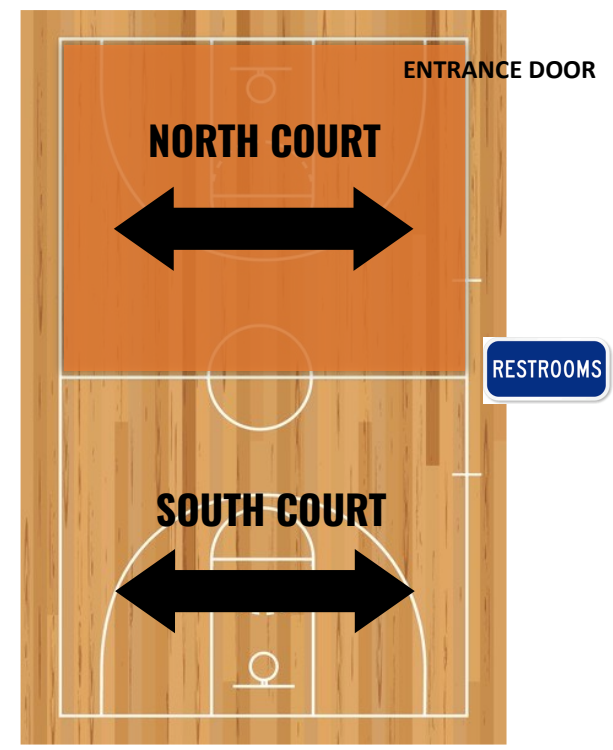

PRACTICE SCHEDULES:

Practice time slots for each team are held, so even if your coach cannot make a practice, the team can still get together & shoot around.

7U BOYS DIVISION			
TEAM	PRACTICE DAY & TIME	PRACTICE LOCATION	PRACTICE COURT
Windy City Bulls	Mondays @ 6:00pm	Community Center	NE Quarter
Salt Lake City Stars	Weds @ 6:00pm	Community Center	NW Quarter
Rio Grande Valley Vipers	Weds @ 6:00pm	Community Center	NE Quarter
Wisconsin Herd	Weds @ 6:00pm	Community Center	SE Quarter