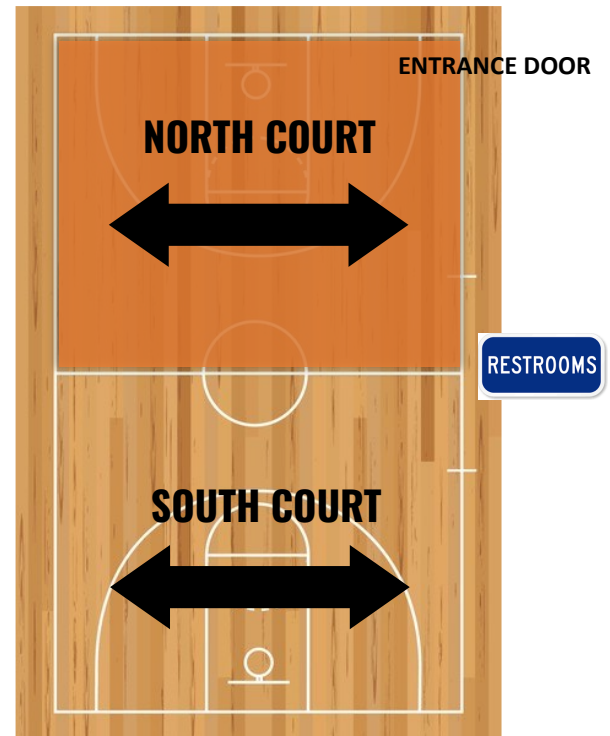

7U GIRLS DIVISION

TEAM	PRACTICE DAY & TIME	PRACTICE LOCATION	PRACTICE COURT
Santa Cruz Warriors	Sundays	Community Center	Set up by Coach
Maine Celtics	Tuesdays @ 6:00pm	Community Center	NW Quarter
Greensboro Swarm	Tuesdays @ 6:00pm	Community Center	NE Quarter
Valley Suns	Tuesdays @ 6:00pm	Community Center	SE Quarter