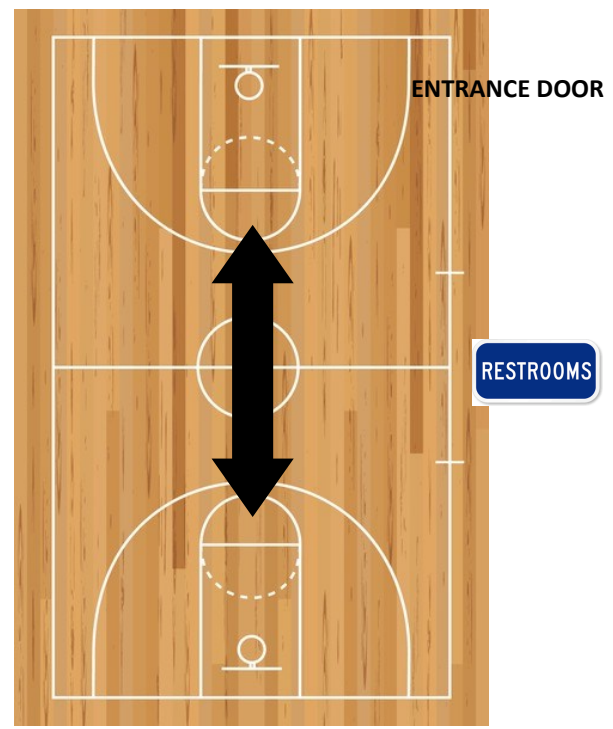

2025 YOUTH BASKETBALL 11U BOYS SCHEDULE

NBA Team Names | 4 Quarters of 9 mins + 2 min breaks | Ball Size 28.5" | Rim Height 9 ft.

TEAM 1

Coach Nick + Helper

TEAM 2

Coach Andru & Juan

TEAM 3

Coach Jose

TEAM 4

Coach Alex

Sat, Jan 25

3:00pm	Team 2 vs Team 1
4:00pm	Team 3 vs Team 4

Picture Day

Sat, Feb 1

3:00pm	1 vs 3
4:00pm	4 vs 2

Sat, Feb 8

3:00pm	2 vs 3
4:00pm	4 vs 1

Sat, Feb 15

3:00pm	4 vs 3
4:00pm	1 vs 2

Sat, Feb 22

3:00pm	3 vs 1
4:00pm	2 vs 4

Sat, March 1

3:00pm	1 vs 4
4:00pm	3 vs 2

Sat, March 8

3:00pm	3 vs 4
4:00pm	2 vs 1

Sat, March 15

3:00pm	4 vs 2
4:00pm	1 vs 3

Sat, March 22

3:00pm	4 vs 1
4:00pm	2 vs 3

GAME LOCATION:

Woodlake Community Center - 145 N. Magnolia St.
Chair seating will be available for spectators on the West side of the gym.
Bring a water bottle for your player!

PRACTICE SCHEDULES:

Practice time slots for each team are held, so even if your coach cannot make a practice, the team can still get together & shoot around.

11U BOYS DIVISION			
TEAM	PRACTICE DAY & TIME	PRACTICE LOCATION	PRACTICE COURT
Golden State Warriors	Sundays	Community Center	Set up by Coach
Sacramento Kings	Weds @ 6:30pm	Community Center	North Half
Toronto Raptors	Weds @ 6:30pm	Community Center	South Half
Los Angeles Lakers	Sundays	Community Center	Set up by Coach